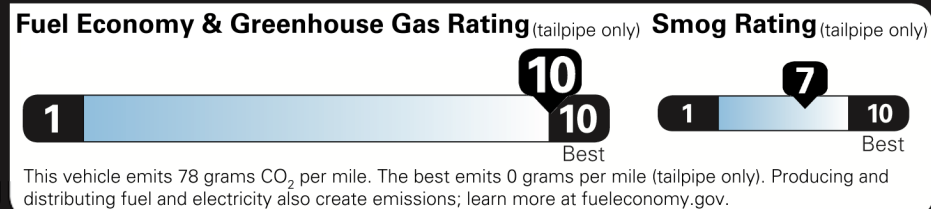

You save $3,750
in fuel costs over 5 years compared to the average new vehicle.

Annual fuel COST
$550