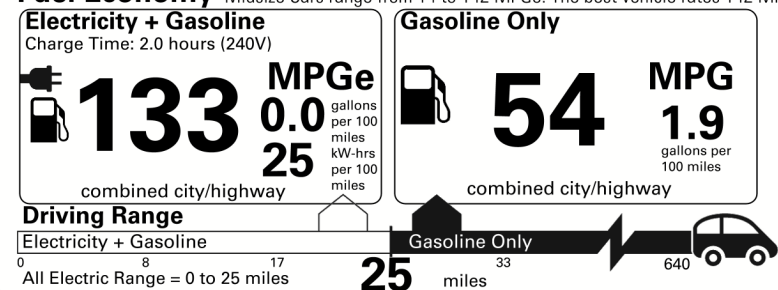

STANDARD EQUIPMENT

1. **MECHANICAL & PERFORMANCE**
   - Hybrid Synergy Drive System, TZEV
   - 1.8L DOHC 16V VVT-i 4-Cylinder Engine
   - EV, EV Auto, HV Modes
   - 15-in Alloy Wheels with Covers
   - 4-Wheel Disc Brakes
2. **SAFETY & CONVENIENCE**
   - Star Safety System
   - Toyota Safety Sense 2.0: Pre-Collision Sys w/Pedestrian Detection, Full-Speed Range Dynamic Radar Cruise Control, Lane Departure Alert w/Steering Assist, Lane Tracing Assist, Automatic High Beams, Road Sign Assist
   - Integrated Backup Camera
   - Smart Key System w/ Push Button Start
3. **EXTERIOR**
   - Quad-LED Headlights w/Auto-Off
   - Heated Power Outside Mirrors
4. **INTERIOR**
   - Audio Plus - 7-in. Touchscreen SiriusXM w/3-Month All Access Trial, Android Auto & Apple CarPlay Compatible
   - Smart-Flow Climate Control System
   - Fabric-Trimmed Heated Fr Seats, 5 Pass. Seating w/60/40 Split Rear Seats
   - Dual Sunvisors w/Extenders
   - Cargo Area Tonneau Cover
   - Tire Repair Kit
5. **FOR FULL PRODUCT DETAILS:**
   Please Visit Toyota.com/PriusPrime
   Full Tank of Gas

MANUFACTURER'S SUGGESTED RETAIL PRICE

$28,220.00

OPTIONAL EQUIPMENT

FE	50 State Emissions	
PC	Special Color	425.00
CF	Carpet Floor Mats/Cargo Mat	259.00

Not Original - Copy

EPA DOT Fuel Economy and Environment

Plug-In Hybrid Vehicle Electricity-Gasoline

Fuel Economy Midsize Cars range from 14 to 142 MPGe. The best vehicle rates 142 MPGe.