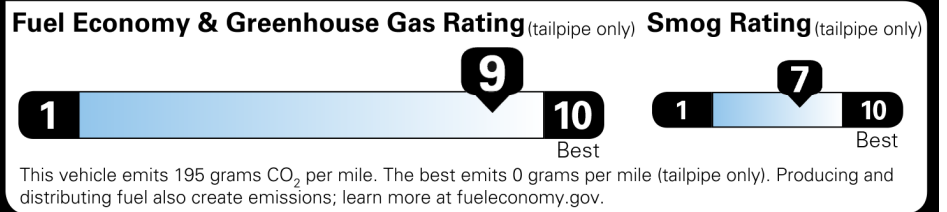

Actual results will vary for many reasons, including driving conditions and how you drive and maintain your vehicle. The average new vehicle gets 27 MPG and costs $6,500 to fuel over 5 years. Cost estimates are based on 15,000 miles per year at $2.35 per gallon. MPGe is miles per gasoline gallon equivalent. Vehicle emissions are a significant cause of climate change and smog.

fuelconomy.gov
Calculate personalized estimates and compare vehicles

DELIVERY, PROCESSING AND HANDLING FEE	1,025.00
TOTAL	$34,465.00

Delivered by Truck to: 20148
IRA TOYOTA OF ORLEANS
16 O'CONNOR ROAD
ORLEANS MA02653

TML1E2N1S0F0W0