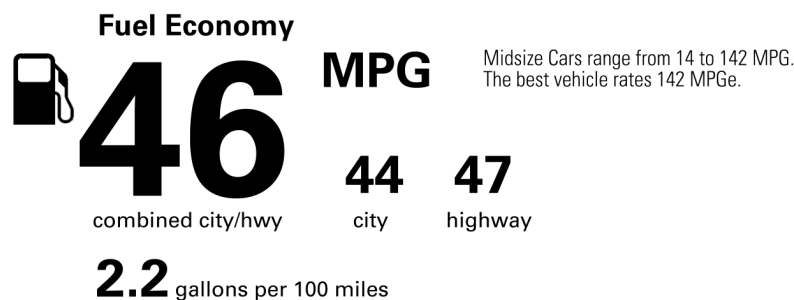

- Hybrid Synergy Drive System
- 2.5L 4-Cyl Engine
- 208 Combined System Net Horsepower
- Electronic Continuously Variable Transmission (ECVT) w/Paddle Shifters
- Sport-Tuned Suspension

SAFETY & CONVENIENCE

- Toyota Safety Sense 2.5+: Pre-Collision Sys w/Pedestrian Detection, Full-Speed Dynamic Radar Cruise Control, Lane Departure Alert w/Steering Assist, Lane Tracing Assist, Automatic High Beams, Road Sign Assist
- Star Safety System
- Backup Camera

EXTERIOR

- 18-in Black Machined-Finish Alloy Wheels
- Bi-LED Combination Headlights w/Auto On/Off Feature
- LED DRLs w/On/Off Feature
- Black Front Grille w/Sport Mesh Insert
- Single Exhaust w/Dual Chrome Tips

INTERIOR

- Audio - 7-in Touchscreen, 6 Speakers, Hands-Free Bluetooth Phone/Music, USB Media Port, 2 USB Charge-Ports, SiriusXM w/3-Month Platinum Trial, Android Auto & Apple CarPlay Compatible
- 4.2-in TFT Multi-Information Display
- Sport Fabric Softex-Trimmed Seats
- Power Driver Seat w/Lumbar support
- Dual-Zone Auto Climate Control
- Smart Key System w/Push Button Start

- For Full Product Details Please Visit Toyota.com/camryhybrid
Full Tank of Gas

MANUFACTURER'S SUGGESTED RETAIL PRICE

$28,915.00

OPTIONAL EQUIPMENT

FE	50 State Emissions	
2T.	All Weather Floor Liners/Cargo Tray	259.00

Not Original - Copy
Created: 11-09 23:23:54 (UTC)

EPA DOT Fuel Economy and Environment

Gasoline Vehicle

You save $2,750
in fuel costs over 5 years compared to the average new vehicle.

Annual fuel cost $750