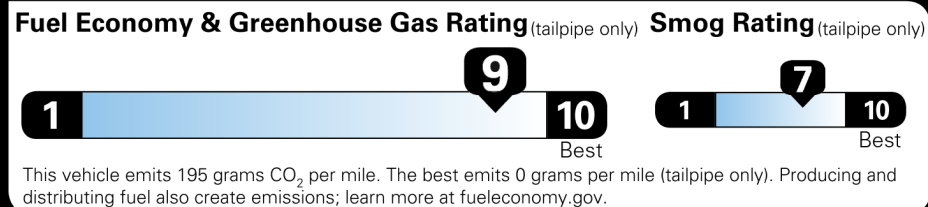

Actual results will vary for many reasons, including driving conditions and how you drive and maintain your vehicle. The average new vehicle gets 27 MPG and costs $6,500 to fuel over 5 years. Cost estimates are based on 15,000 miles per year at $2.35 per gallon. MPGe is miles per gasoline gallon equivalent. Vehicle emissions are a significant cause of climate change and smog.

fuelconomy.gov
Calculate personalized estimates and compare vehicles

DELIVERY, PROCESSING AND HANDLING FEE 1,025.00

TOTAL $30,199.00

Delivered by Truck to: 20148
IRA TOYOTA OF ORLEANS
16 O'CONNOR ROAD
ORLEANS MA02653

TML1E1N1S0F0W0